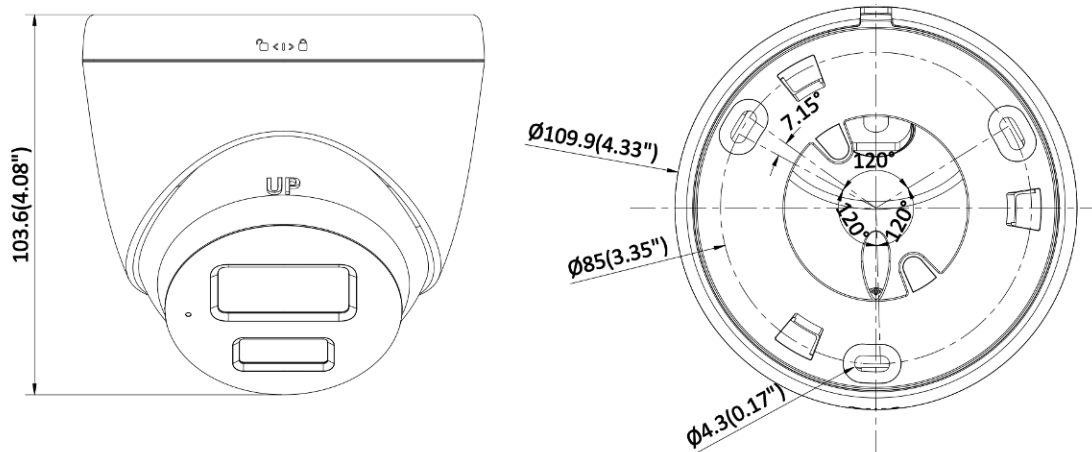

Specification

Camera	
Image Sensor	1/2.9 inch Progressive Scan CMOS
Max. Resolution	1920 × 1080
Min. Illumination	Color: 0.01 Lux @(F2.2, AGC ON), B/W: 0 Lux with IR
Shutter Time	1/3 s to 1/100,000 s
Day & Night	IR cut filter
Angle Adjustment	Pan: 0° to 360°, tilt: 0° to 75°, rotate: 0° to 360°
Lens	
Lens Type	Fixed focal lens, 2.8 and 4 mm optional
Focal Length & FOV	2.8 mm, horizontal FOV 94°, vertical FOV 51°, diagonal FOV 112° 4 mm, horizontal FOV 80°, vertical FOV 44°, diagonal FOV 94°
Lens Mount	M12
Iris Type	Fixed
Aperture	F2.2
DORI	
DORI	2.8 mm: D: 48 m, O: 19 m, R: 9 m, I: 4 m 4 mm: D: 55 m, O: 22 m, R: 11 m, I: 5 m
Illuminator	
Supplement Light Type	IR, White Light
Supplement Light Range	IR: up to 30 m White Light: up to 30 m
Smart Supplement Light	Yes
IR Wavelength	850 nm
Video	
Main Stream	50 Hz: 25 fps (1920 × 1080, 1280 × 720) 60 Hz: 30 fps (1920 × 1080, 1280 × 720)
Sub-Stream	50 Hz: 25 fps (640 × 480, 640 × 360) 60 Hz: 30 fps (640 × 480, 640 × 360)
Video Compression	Main stream: H.265+/H.265/H.264+/H.264 Sub-stream: H.265/H.264
Video Bit Rate	32 Kbps to 8 Mbps
H.264 Type	Baseline Profile/Main Profile/High Profile
H.265 Type	Main Profile
Bit Rate Control	CBR/VBR
Audio	
Audio Type	Mono sound
Environment Noise Filtering	Yes
Audio Sampling Rate	8 kHz/16 kHz
Audio Compression	G.711ulaw/AAC-LC
Audio Bit Rate	64 Kbps (G.711 ulaw)/16 to 64 Kbps (AAC-LC)

*Specifications are subject to change without prior notice. *Product picture may can be differ as per actual.

Available Model

PT-NC123D1-LIU(D2) (2.8/4 mm)

Dimension

Unit:mm(inch)

Accessory

Optional

Corner Mount	Wall Mount	Junction Box	Vertical Pole Mount	Pendant Mount
				
Inclined Ceiling Mount	Wall Mount			
